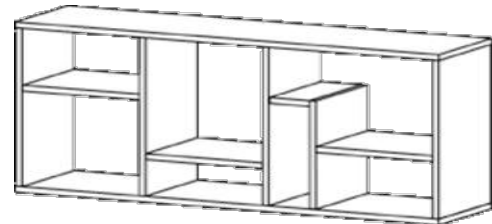

77-117 x 18 x 26"H

886663 coffee, 886630 classic cherry,
order 886648 maple, or teak

combination possibilities

859.90

2 x FL100 – 2 piece bookcase

859.90

2 x FL100 – 2 piece bookcase

859.90

2 x FL100 – 2 piece bookcase

1289.85

3 x FL100 – 2 piece bookcase

one piece units

349.95

FL101 – 1 piece open bookcase
can be used horizontally or vertically

26 x 17.75 x 60"h

880192 coffee only

399.95

FL102 – 1 piece open bookcase
can be used horizontally or vertically

30 x 17.75 x 72"h

880191 coffee only

elements

innovative furniture & lighting

Southdale Square
Rosedale Commons

2940 West 66th Street
2480 Fairview Avenue