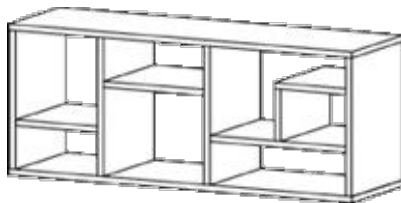

Flexo

All Flexo pieces are constructed of high density, furniture grade particleboard with coffee stained, classic cherry, teak or maple veneer finish.

Allow 6-10 weeks for special orders.

429.95

FL100 – 2 piece bookcase

77-117 x 18 x 26"H

886663 coffee, 886630 classic cherry,
order 886648 maple, or teak

combination possibilities

859.90

2 x FL100 – 2 piece bookcase

859.90

2 x FL100 – 2 piece bookcase

859.90

2 x FL100 – 2 piece bookcase

1289.85

3 x FL100 – 2 piece bookcase

one piece units

349.95

FL101 – 1 piece open bookcase
can be used horizontally or vertically

26 x 17.75 x 60"h

880192 coffee only

399.95

FL102 – 1 piece open bookcase
can be used horizontally or vertically

30 x 17.75 x 72"h

880191 coffee only

elements

innovative furniture & lighting

Southdale Square
Rosedale Commons

2940 West 66th Street
2480 Fairview Avenue